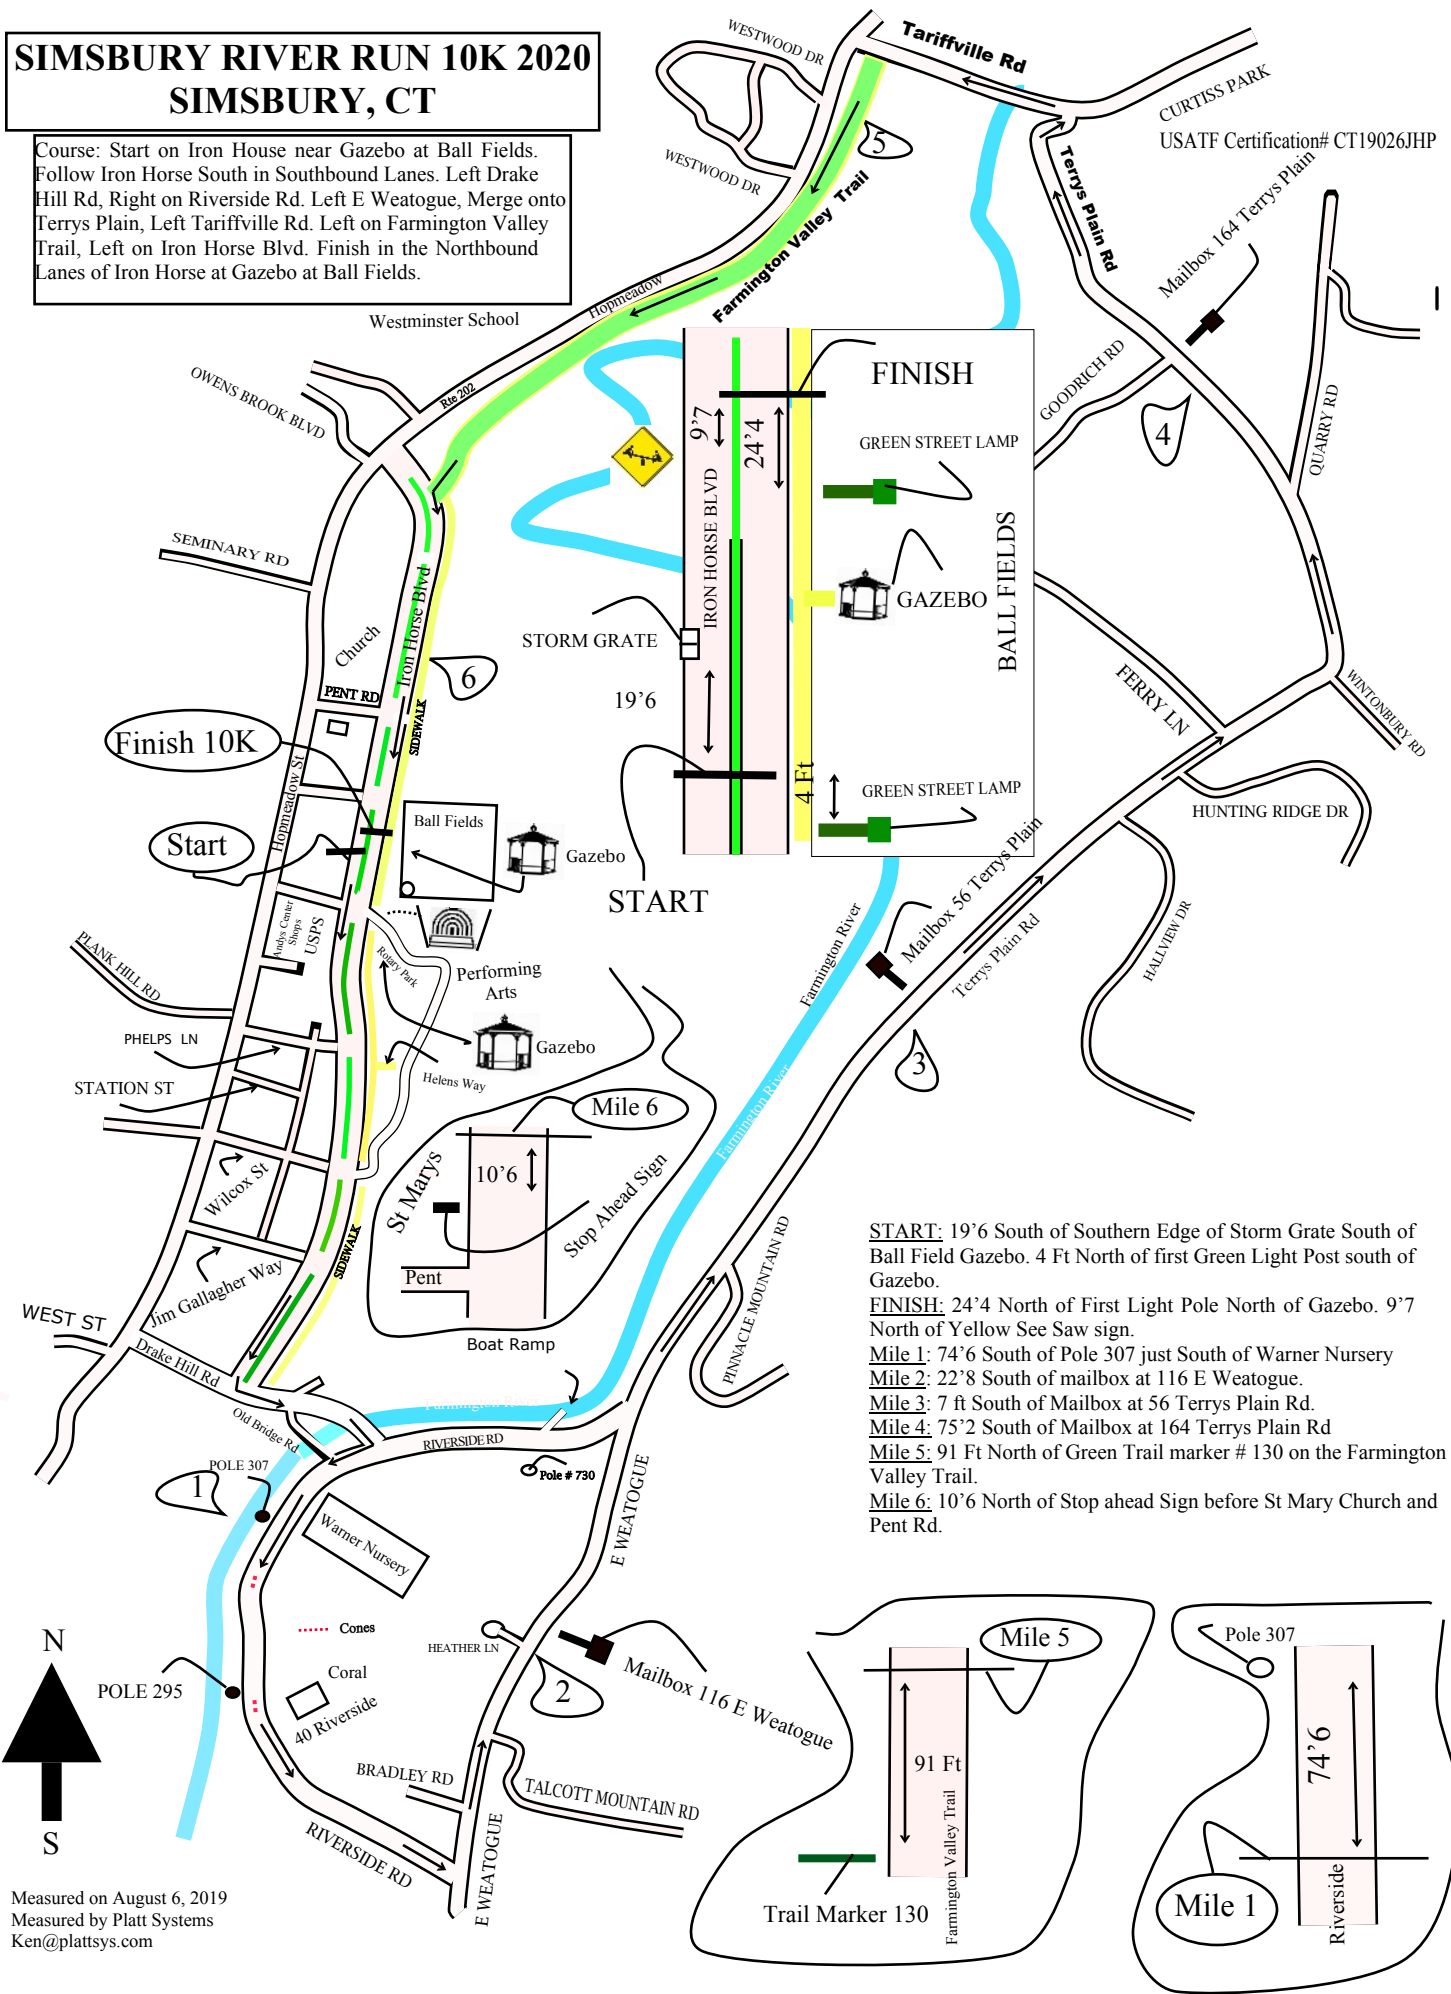

SIMSBURY RIVER RUN 10K 2020 SIMSBURY, CT

Course: Start on Iron Horse near Gazebo at Ball Fields. Follow Iron Horse South in Southbound Lanes. Left Drake Hill Rd, Right on Riverside Rd. Left E Weatogue, Merge onto Terrys Plain, Left Tariffville Rd. Left on Farmington Valley Trail, Left on Iron Horse Blvd. Finish in the Northbound Lanes of Iron Horse at Gazebo at Ball Fields.

USATF Certification# CT19026JHP

Measured on August 6, 2019
Measured by Platt Systems
Ken@plattsys.com