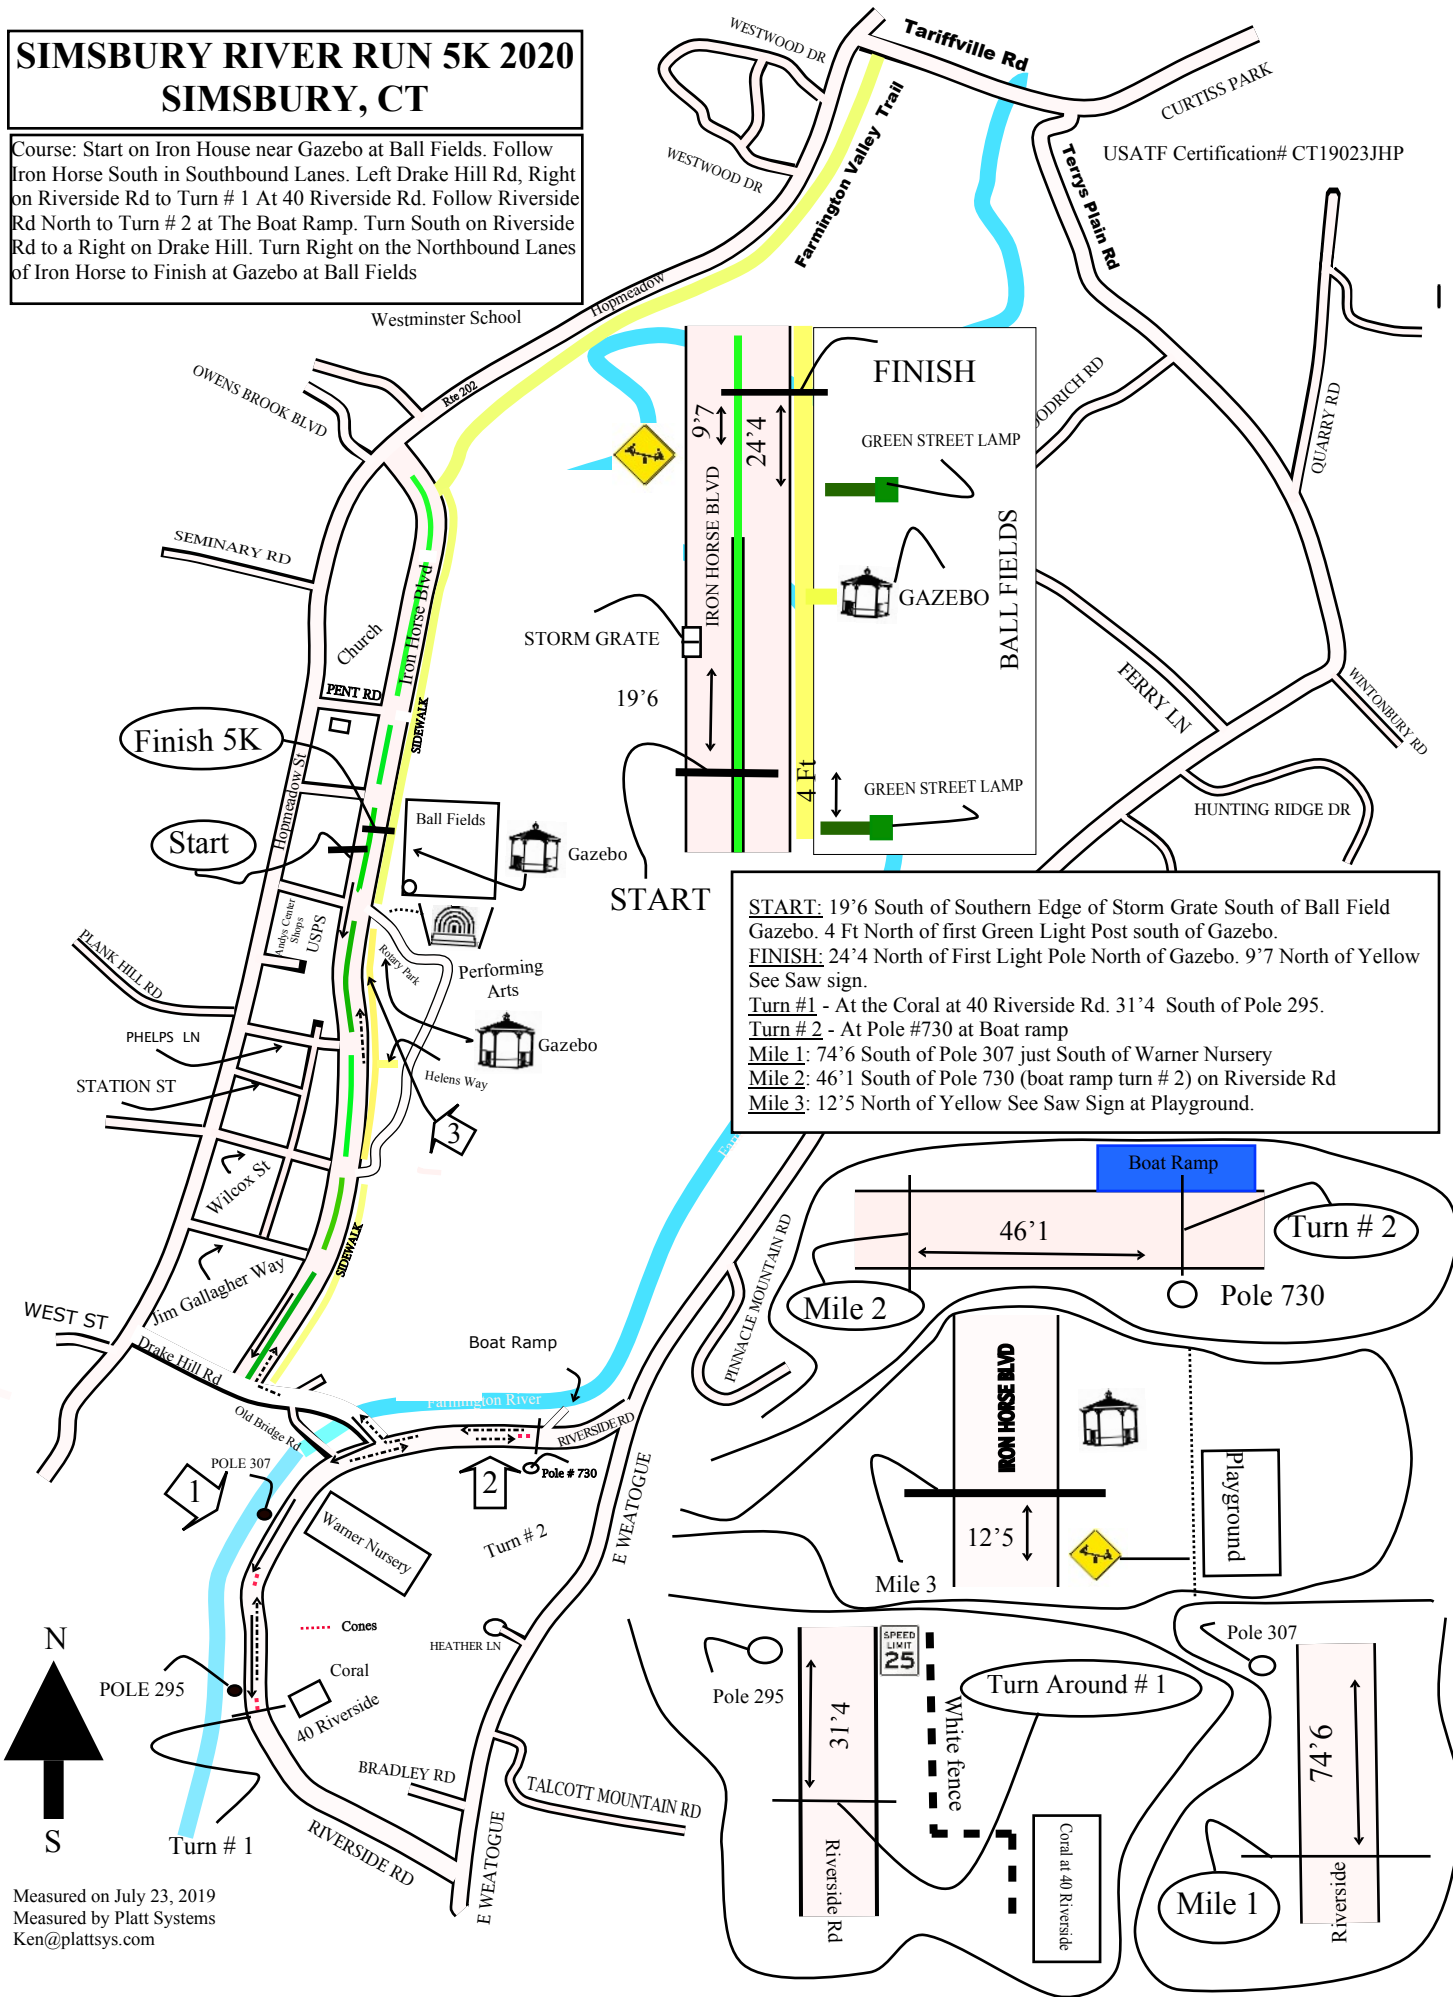

SIMSBURY RIVER RUN 5K 2020 SIMSBURY, CT

Course: Start on Iron Horse near Gazebo at Ball Fields. Follow Iron Horse South in Southbound Lanes. Left Drake Hill Rd, Right on Riverside Rd to Turn # 1 At 40 Riverside Rd. Follow Riverside Rd North to Turn # 2 at The Boat Ramp. Turn South on Riverside Rd to a Right on Drake Hill. Turn Right on the Northbound Lanes of Iron Horse to Finish at Gazebo at Ball Fields

USATF Certification# CT19023JHP

START: 19'6 South of Southern Edge of Storm Grate South of Ball Field Gazebo. 4 Ft North of first Green Light Post south of Gazebo.
FINISH: 24'4 North of First Light Pole North of Gazebo. 9'7 North of Yellow See Saw sign.
Turn #1 - At the Coral at 40 Riverside Rd. 31'4 South of Pole 295.
Turn #2 - At Pole #730 at Boat ramp
Mile 1: 74'6 South of Pole 307 just South of Warner Nursery
Mile 2: 46'1 South of Pole 730 (boat ramp turn # 2) on Riverside Rd
Mile 3: 12'5 North of Yellow See Saw Sign at Playground.